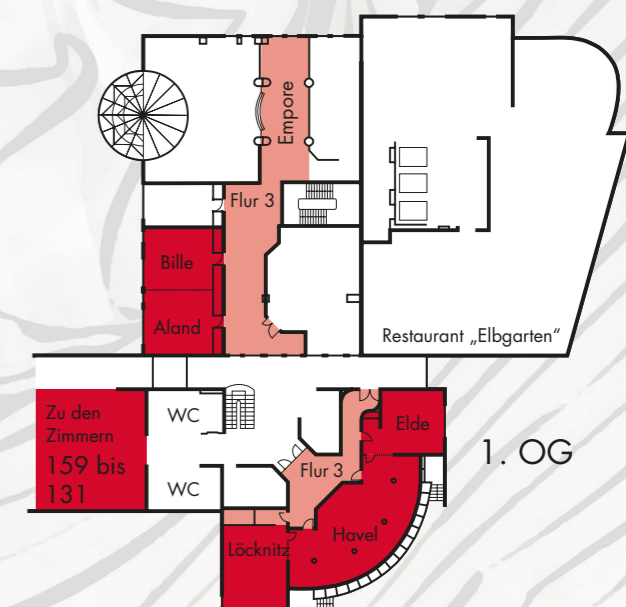

1. Obergeschoss

Aussteller	Raum
Audio Physic, AVM	Löcknitz
Burmester	Havel
Trigon, PE Perpetuum Ebner	Elde
AVID Hifi	Aland
Octave, Focal, Naim	Bille
C.E.C., Audreal, Silberstatic, Absoulue Créations, Pylon Audio, Fine Music	159
Fisch Audiotechnik, Oyaide	158
PS Audio, MSB Technology, Kronos, Stereokonzert, Analysis Plus	157
Nordost	156
Genuin	155
Acoustic Solid	154
LH labs, Straight Wire, RusselK, Obravo	153
System Audio, pearaudio	152
PMC, Plinius, Audio Analogue, Holborne	151
Shanling, Yarland, Supra Cable, Swans	150
Lehmannaudio	149
Luxman, Xavian, Audiolab, Quad, Wharfedale	148
Silent Wire	147
Bergmann, Cessaro, Auris Audio, iFi Audio, Kubala Sosna, Miyajima Lab, North Star Design, Rosso Fiorentino, Thrax, Weiss, Ypsilon	146