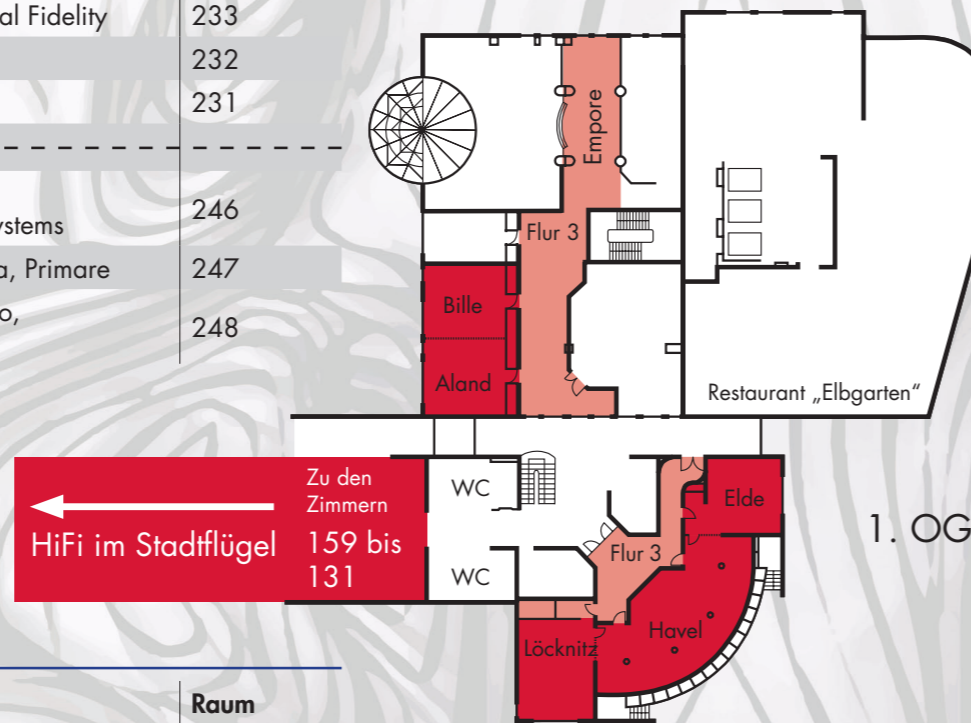

3. Obergeschoss

Aussteller	Raum
Aura, Audia Flight, Cardas Audio, HiFiMAN, Quadraspire, Verity Audio	345
Soulines, Stirling Broadcast	344
Acoustic-Signature	343
Atacama, Audion, Graham Slee, Mach One Classics, Rega, Spatial, Zu Audio	342
Trinnov Audio, Grimm Audio	341
Atacama, Audion, The Bespoke Audio Co., Graham Slee, Lenco, Mach One Classics, Zu Audio	340
Lyravox	339/337
Phonar Akustik, Wireworld, MUSAIC	336
HIFISTATEMENT, sommelier du son	335
Monitor Audio, Bel Canto	334
Audioform ApS	333
Boenicke Audio, Computer Audio Design, Ypsilon Electronics	332

2. Obergeschoss

Aussteller	Raum
KEF, Arcam	245
Q Acoustics, QED	244
IsoTek	243
Q Acoustics	242
x-odos	241
Chisto, Glanz, Symposium Acoustics, Tune Audio	240
Valeur Audio, HiFi-ZEILE	239
OPERA Audio Consonance	237
XTZ Sound in Balance	236
Fonell	235
EAR Yoshino	234
SPL - Professional Fidelity	233
EPIC Audio	232
LeoVox	231
EA listen, as acoustical systems	246
in-akustik, Piega, Primare	247
BETONart-audio, HIFIAkademie	248

2. Obergeschoss

Aussteller	Raum
SOMBETZKI	249
Technics	251
Buchardt Audio	252
Schanks Audio	253
ACCUSTIC ARTS	254/255
ONE by STUDIO THIEM, OS Pyramide, SA System Audio, Taga Harmony, Arcam, Straight Wire/Musicable	256
Höltkemeier Raumklang Design	257
Innuos	258/259